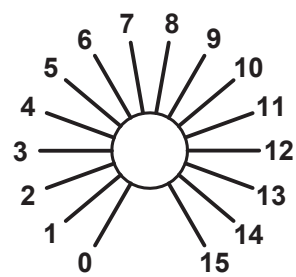

THE CULTURE VULTURE

DRIVE

BIAS

FUNCTION

DI

LPF

-10dB

FULL