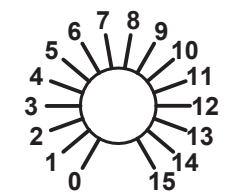

-10dB

FULL

OUTPUT LEVEL

-10dB

FULL

OUTPUT LEVEL