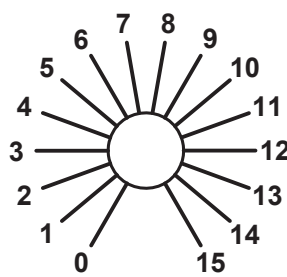

DRIVE

DRIVE