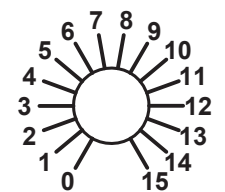

-10dB

FULL

-10dB

FULL