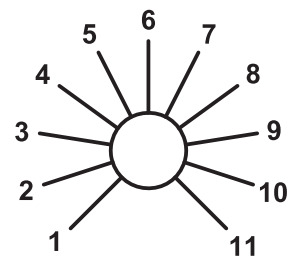

OUTPUT LEVEL

BYPASS

OUTPUT LEVEL

-10dB

FULL

FUNCTION

BIAS

DRIVE