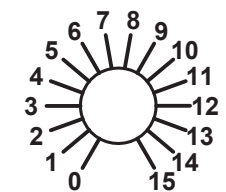

-10dB

FULL

OUTPUT LEVEL

-10dB

FULL

OUTPUT LEVEL

20th Anniversary Limited Edition