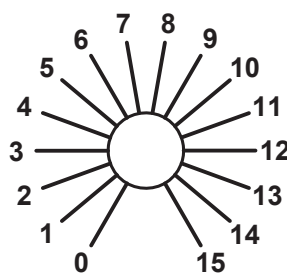

OUTPUT LEVEL

BYPASS

OUTPUT LEVEL

-10dB

FULL

FUNCTION

BIAS

DRIVE