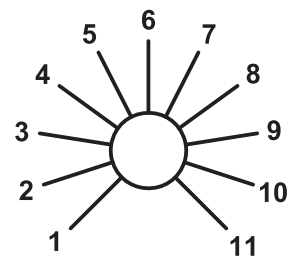

THE CULTURE VULTURE

FUNCTION

20th Anniversary Limited Edition

Thermionic Culture Ltd., England

FUNCTION

BIAS

FUNCTION

BIAS