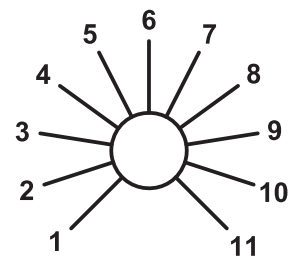

THE CULTURE VULTURE

DRIVE

BIAS

FUNCTION

DI

LPF

-10dB

FULL