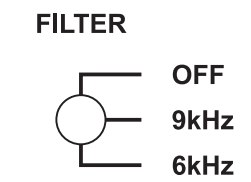

OUTPUT LEVEL

POWER

OFF

ON

BYPASS

OUTPUT LEVEL

Thermionic Culture Ltd., England

CHANNEL 2

DISTORTION TYPE

FILTER

BIAS

INPUT

DRIVE

OVER DRIVE