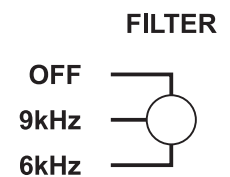

# THE CULTURE VULTURE

CHANNEL 1

DRIVE

OVER DRIVE

BIAS

INPUT

DISTORTION TYPE

FILTER

OUTPUT LEVEL

POWER

OFF

ON

BYPASS

OUTPUT LEVEL

Thermionic Culture Ltd., England

CHANNEL 2

DISTORTION TYPE

FILTER

BIAS

INPUT

DRIVE

OVER DRIVE