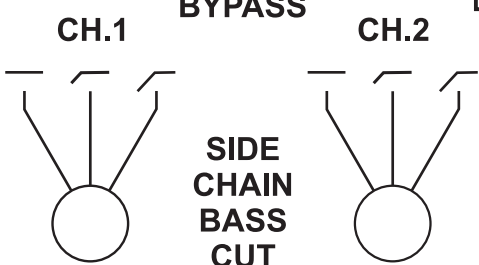

CHANNEL 1 GAIN (dB) ATTACK RELEASE THRESHOLD

CHANNEL 2 GAIN (dB) ATTACK RELEASE THRESHOLD

BYPASS

LINK

METER 1

POWER

OFF

ON

THE PHOENIX *mastering PLUS*
Thermionic Culture Ltd., England

SIDE CHAIN BASS CUT

CHANNEL 1

OUTPUT TRIM (dB)

CHANNEL 2

HT

STANDBY

ON