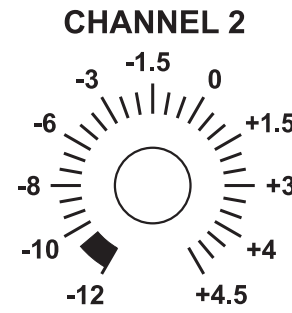

CHANNEL 1 GAIN (dB) ATTACK RELEASE THRESHOLD

CHANNEL 2 GAIN (dB) ATTACK RELEASE THRESHOLD

BYPASS

LINK

1  
M  
E  
T  
E  
R  
N  
O  
R  
M  
2

POWER

OFF

ON

**THE PHOENIX** *mastering PLUS*  
Thermionic Culture Ltd., England

SIDE CHAIN BASS CUT

CHANNEL 1

OUTPUT TRIM (dB)

CHANNEL 2

HT

STANDBY

ON