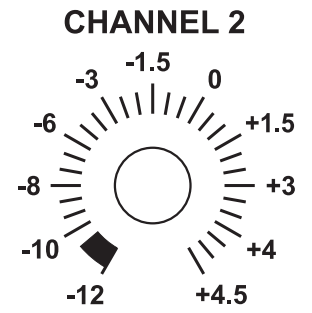

CHANNEL 1 GAIN (dB) ATTACK RELEASE THRESHOLD

CHANNEL 2 GAIN (dB) ATTACK RELEASE THRESHOLD

BYPASS

LINK

METER 1

POWER

OFF

ON

THE PHOENIX *mastering PLUS*
Thermionic Culture Ltd., England

SIDE CHAIN BASS CUT

CHANNEL 1

OUTPUT TRIM (dB)

CHANNEL 2

HT

STANDBY

ON