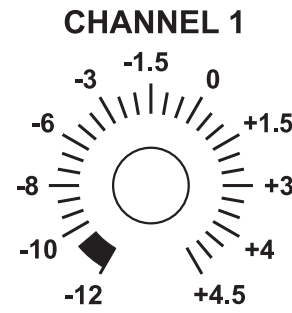

CHANNEL 1 GAIN (dB) ATTACK RELEASE THRESHOLD

CHANNEL 2 GAIN (dB) ATTACK RELEASE THRESHOLD

BYPASS

LINK

METER 1

POWER

OFF

ON

THE PHOENIX *mastering PLUS*
Thermionic Culture Ltd., England

SIDE CHAIN BASS CUT

CHANNEL 1

OUTPUT TRIM (dB)

CHANNEL 2

HT

STANDBY

ON