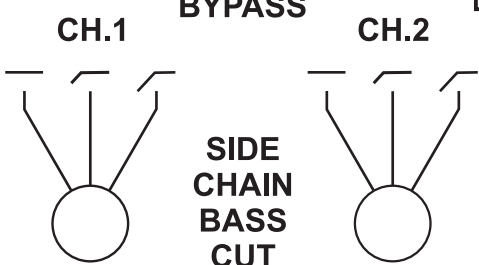

CHANNEL 1 GAIN (dB) ATTACK RELEASE THRESHOLD

CHANNEL 2 GAIN (dB) ATTACK RELEASE THRESHOLD

BYPASS

LINK

1  
M  
E  
T  
E  
R  
N  
O  
R  
M  
2

POWER

OFF

ON

**THE PHOENIX** *mastering PLUS*  
Thermionic Culture Ltd., England

SIDE CHAIN BASS CUT

CHANNEL 1

OUTPUT TRIM (dB)

CHANNEL 2

HT

STANDBY

ON