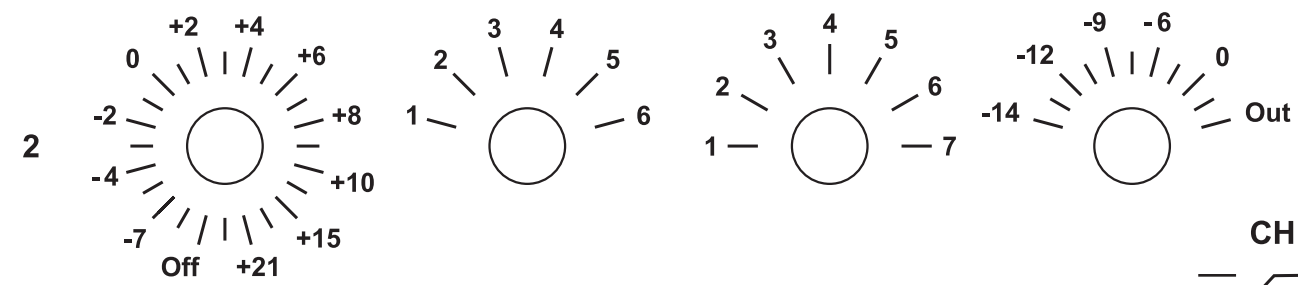

CHANNEL 1 GAIN (dB) ATTACK RELEASE THRESHOLD

CHANNEL 2 GAIN (dB) ATTACK RELEASE THRESHOLD

BYPASS

LINK

1  
M  
E  
T  
E  
R  
N  
O  
R  
M  
2

POWER

OFF

ON

**THE PHOENIX** *mastering PLUS*  
Thermionic Culture Ltd., England

SIDE CHAIN BASS CUT

CHANNEL 1

OUTPUT TRIM (dB)

CHANNEL 2

HT

STANDBY

ON