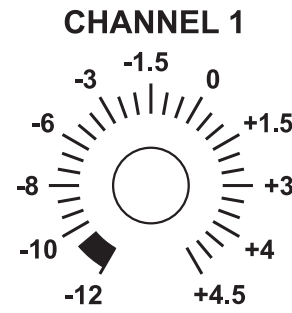

CHANNEL 1 GAIN (dB) ATTACK RELEASE THRESHOLD

CHANNEL 2 GAIN (dB) ATTACK RELEASE THRESHOLD

BYPASS

LINK

1  
M  
E  
T  
E  
R  
N  
O  
R  
M  
2

POWER

OFF

ON

**THE PHOENIX** *mastering PLUS*  
Thermionic Culture Ltd., England

SIDE CHAIN BASS CUT

CHANNEL 1

OUTPUT TRIM (dB)

CHANNEL 2

HT

STANDBY

ON