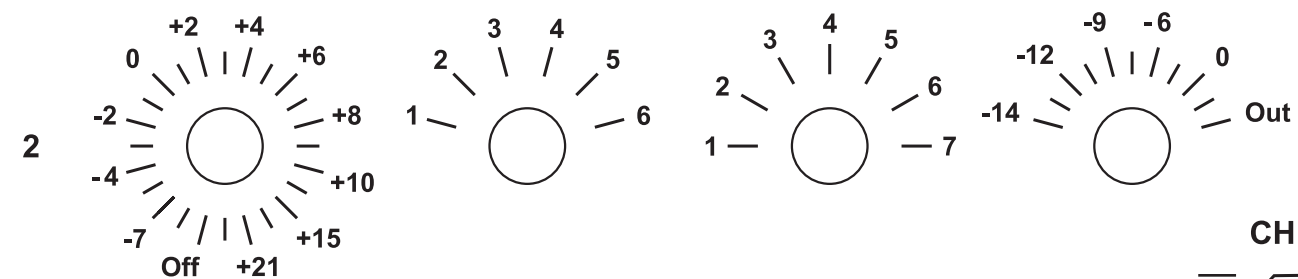

CHANNEL 1 GAIN (dB) ATTACK RELEASE THRESHOLD

CHANNEL 2 GAIN (dB) ATTACK RELEASE THRESHOLD

BYPASS

LINK

METER 1

POWER

OFF

ON

THE PHOENIX *mastering PLUS*
Thermionic Culture Ltd., England

SIDE CHAIN BASS CUT

CHANNEL 1

OUTPUT TRIM (dB)

CHANNEL 2

HT

STANDBY

ON