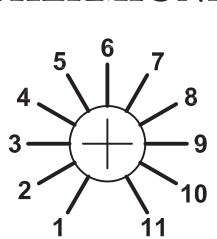

Valve pre-amp with EQ & attitude.

THERMIONIC CULTURE LTD., ENGLAND

1

2

POWER ON