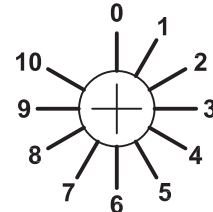

Valve pre-amp with EQ & attitude.

THERMIONIC CULTURE LTD., ENGLAND

1

2

POWER ON