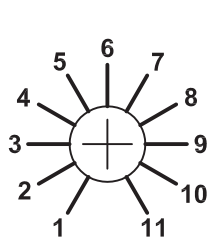

Valve pre-amp with EQ & attitude.

THERMIONIC CULTURE LTD., ENGLAND

1

2

POWER ON