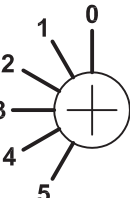

Valve pre-amp with EQ & attitude.

THERMIONIC CULTURE LTD., ENGLAND

1

2

POWER ON