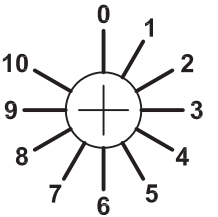

Valve pre-amp with EQ & attitude.

THERMIONIC CULTURE LTD., ENGLAND

1

2

POWER ON