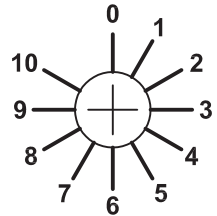

Valve pre-amp with EQ & attitude.

THERMIONIC CULTURE LTD., ENGLAND

1

2

POWER ON