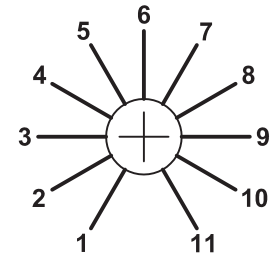

Valve pre-amp with EQ & attitude.

THERMIONIC CULTURE LTD., ENGLAND

1

2

POWER ON