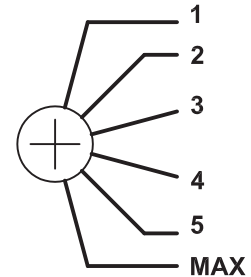

Valve pre-amp with EQ & attitude.

THERMIONIC CULTURE LTD., ENGLAND

1

2

POWER ON