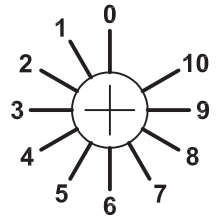

Valve pre-amp with EQ & attitude.

THERMIONIC CULTURE LTD., ENGLAND

1

2

POWER ON