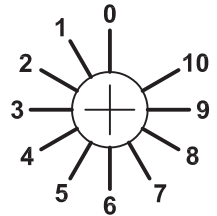

Valve pre-amp with EQ & attitude.

THERMIONIC CULTURE LTD., ENGLAND

1

2

POWER ON