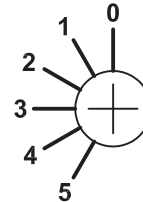

Valve pre-amp with EQ & attitude.

THERMIONIC CULTURE LTD., ENGLAND

1

2

POWER ON