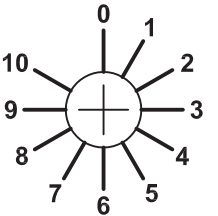

Valve pre-amp with EQ & attitude.

THERMIONIC CULTURE LTD., ENGLAND

1

2

POWER ON