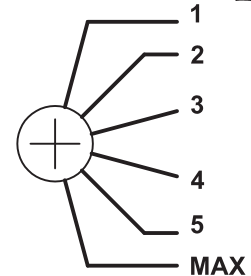

Valve pre-amp with EQ & attitude.

THERMIONIC CULTURE LTD., ENGLAND

1

2

POWER ON