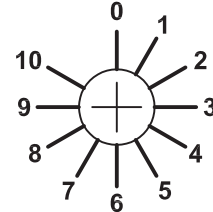

Valve pre-amp with EQ & attitude.

THERMIONIC CULTURE LTD., ENGLAND

1

2

POWER ON