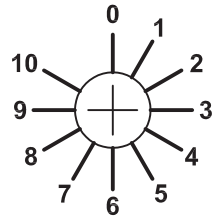

Valve pre-amp with EQ & attitude.

THERMIONIC CULTURE LTD., ENGLAND

1

2

POWER ON