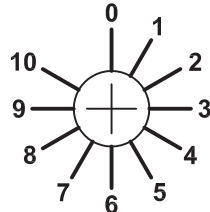

Valve pre-amp with EQ & attitude.

THERMIONIC CULTURE LTD., ENGLAND

1

2

POWER ON