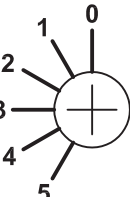

Valve pre-amp with EQ & attitude.

THERMIONIC CULTURE LTD., ENGLAND

1

2

POWER ON