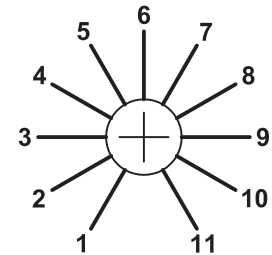

Valve pre-amp with EQ & attitude.

THERMIONIC CULTURE LTD., ENGLAND

1

2

POWER ON