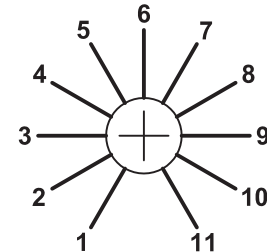

Valve pre-amp with EQ & attitude.

THERMIONIC CULTURE LTD., ENGLAND

1

2

POWER ON