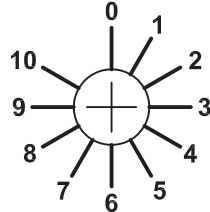

Valve pre-amp with EQ & attitude.

THERMIONIC CULTURE LTD., ENGLAND

1

2

POWER ON