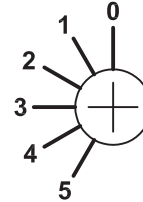

Valve pre-amp with EQ & attitude.

THERMIONIC CULTURE LTD., ENGLAND

1

2

POWER ON