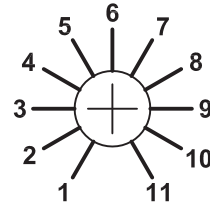

Valve pre-amp with EQ & attitude.

THERMIONIC CULTURE LTD., ENGLAND

1

2

POWER ON