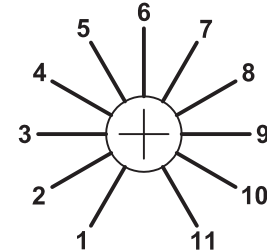

Valve pre-amp with EQ & attitude.

THERMIONIC CULTURE LTD., ENGLAND

1

2

POWER ON