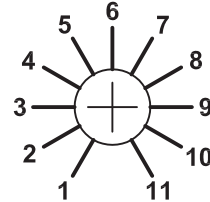

Valve pre-amp with EQ & attitude.

THERMIONIC CULTURE LTD., ENGLAND

1

2

POWER ON