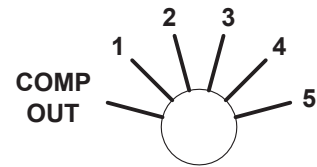

+48V

INPUT SELECT

BASS CUT (Hz)

THE PHOENIX *HG15*

high gain valve compressor

INPUT GAIN

THRESHOLD

PRESENCE

TIME CONSTANT

"AIR"

SIDE CHAIN
BASS CUT

ACTIVE EQ

OUTPUT
TRIM (dB)

METER ○ ZERO

POWER

OFF