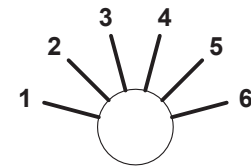

+48V

INPUT SELECT

BASS CUT (Hz)

THE PHOENIX *HG15*

high gain valve compressor

INPUT GAIN

THRESHOLD

PRESENCE

TIME CONSTANT

"AIR"

SIDE CHAIN
BASS CUT

ACTIVE EQ

OUTPUT
TRIM (dB)

METER ○ ZERO

POWER

OFF