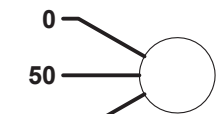

+48V

INPUT SELECT

BASS CUT (Hz)

THE PHOENIX *HG15*

high gain valve compressor

INPUT GAIN

THRESHOLD

PRESENCE

TIME CONSTANT

"AIR"

SIDE CHAIN
BASS CUT

ACTIVE EQ

OUTPUT
TRIM (dB)

METER ○ ZERO

POWER

OFF