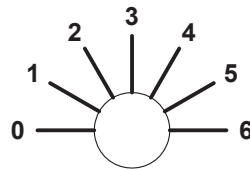

+48V

INPUT SELECT

BASS CUT (Hz)

THE PHOENIX *HG15*

high gain valve compressor

INPUT GAIN

THRESHOLD

PRESENCE

TIME CONSTANT

"AIR"

SIDE CHAIN
BASS CUT

ACTIVE EQ

OUTPUT
TRIM (dB)

METER ○ ZERO

POWER

OFF