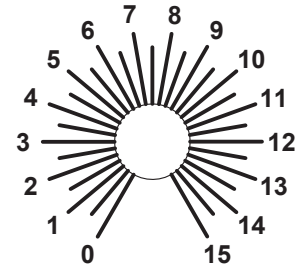

+48V

INPUT SELECT

BASS CUT (Hz)

THE PHOENIX *HG15*

high gain valve compressor

INPUT GAIN

THRESHOLD

PRESENCE

TIME CONSTANT

"AIR"

SIDE CHAIN
BASS CUT

ACTIVE EQ

OUTPUT
TRIM (dB)

METER ○ ZERO

POWER

OFF