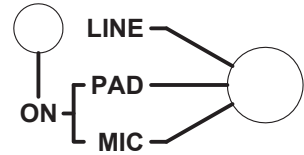

+48V

INPUT SELECT

BASS CUT (Hz)

THE PHOENIX *HG15*

high gain valve compressor

INPUT GAIN

THRESHOLD

PRESENCE

TIME CONSTANT

"AIR"

SIDE CHAIN
BASS CUT

ACTIVE EQ

OUTPUT
TRIM (dB)

METER ○ ZERO

POWER

OFF