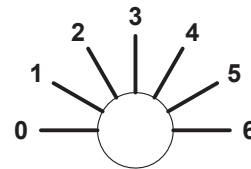

+48V

INPUT SELECT

BASS CUT (Hz)

THE PHOENIX *HG15*

high gain valve compressor

INPUT GAIN

THRESHOLD

PRESENCE

TIME CONSTANT

"AIR"

SIDE CHAIN
BASS CUT

ACTIVE EQ

OUTPUT
TRIM (dB)

METER ○ ZERO

POWER

OFF