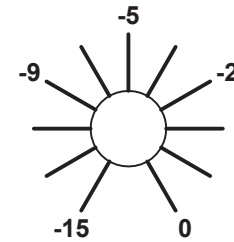

TIME CONSTANT

"AIR"

SIDE CHAIN
BASS CUT

ACTIVE EQ

OUTPUT
TRIM (dB)

METER ○ ZERO

POWER

OFF